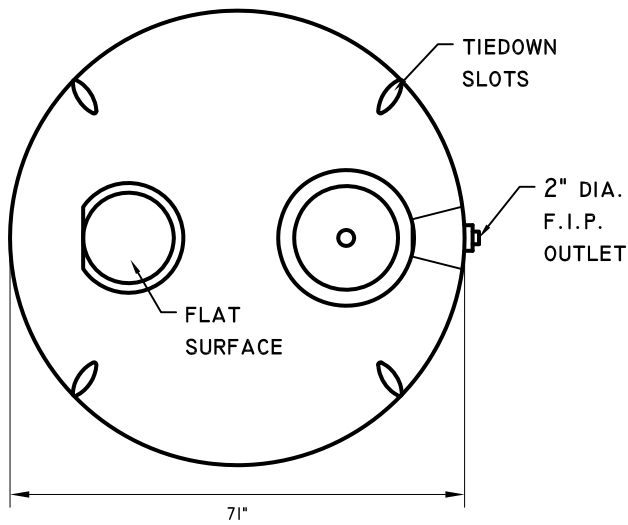

SIDE ELEVATION

FRONT ELEVATION

TOP VIEW

PREMIER PLASTICS INC.
MANUFACTURERS OF ROTATIONALLY MOULDED PRODUCTS

8328 River Way
 Delta, BC, Canada
 V4G 1C4
 www.premierplastics.com

Toll Free: 1-800-661-4473
 Bus: (604) 952-6686
 Fax: (604) 952-6696
 E-mail: premier@ultranet.ca

VERTICAL WATER TANK

960 IMP. GALLON - VW960
 1150 US. GALLON - VUI150

POLYETHYLENE

DATE: JUNE 2008

SCALE: NTS

DRAWN: SGM

DWG. No. VW960

REV.