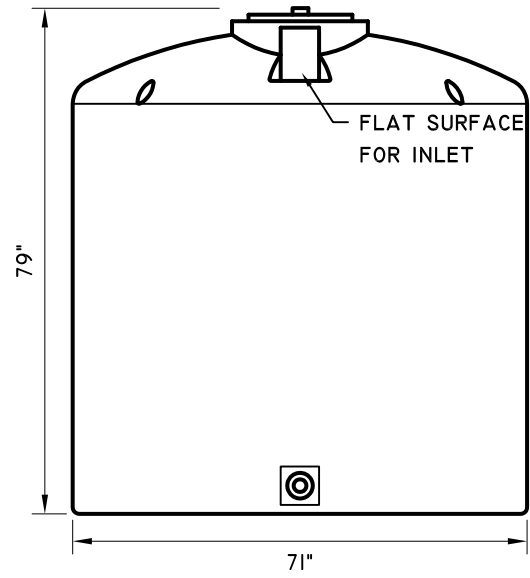

SIDE ELEVATION

FRONT ELEVATION

TOP VIEW

PREMIER PLASTICS INC.
MANUFACTURERS OF ROTATIONALLY MOULDED PRODUCTS

8328 River Way
 Delta, BC, Canada
 V4G 1C4
 www.premierplastics.com

Toll Free: 1-800-661-4473
 Bus: (604) 952-6686
 Fax: (604) 952-6696
 E-mail: premier@ultranet.ca

VERTICAL WATER TANK

960 IMP. GALLON - VW960
 1150 US. GALLON - VUI150

POLYETHYLENE

DATE: JUNE 2008

SCALE: NTS

DRAWN: SGM

DWG. No. VW960

REV.