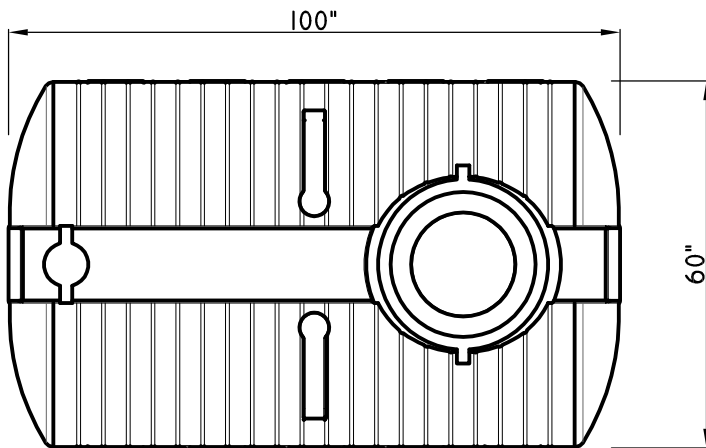

SIDE ELEVATION

END ELEVATION

TOP VIEW

NOTE: NOMINAL DIMENSIONS SHOWN

WWW.PREMIERPLASTICS.COM 1-800-661-4473

HORIZONTAL LEG TANK

970 US. GAL - LTU 970

POLYETHYLENE

DATE: AUG. 24, 2016

SCALE: N.T.S.

DRAWN: JZ

DWG. NO.: LTU 970

REV.: