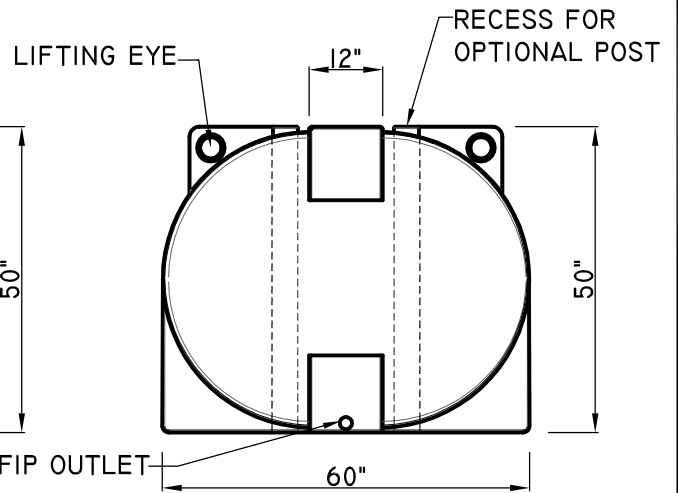

SIDE ELEVATION

END ELEVATION

TOP VIEW

NOTE: NOMINAL DIMENSIONS SHOWN

WWW.PREMIERPLASTICS.COM 1-800-661-4473

HORIZONTAL LEG TANK

970 US. GAL - LTU 970

POLYETHYLENE

DATE: AUG. 24, 2016

SCALE: N.T.S.

DRAWN: JZ

DWG. NO.: LTU 970

REV.: