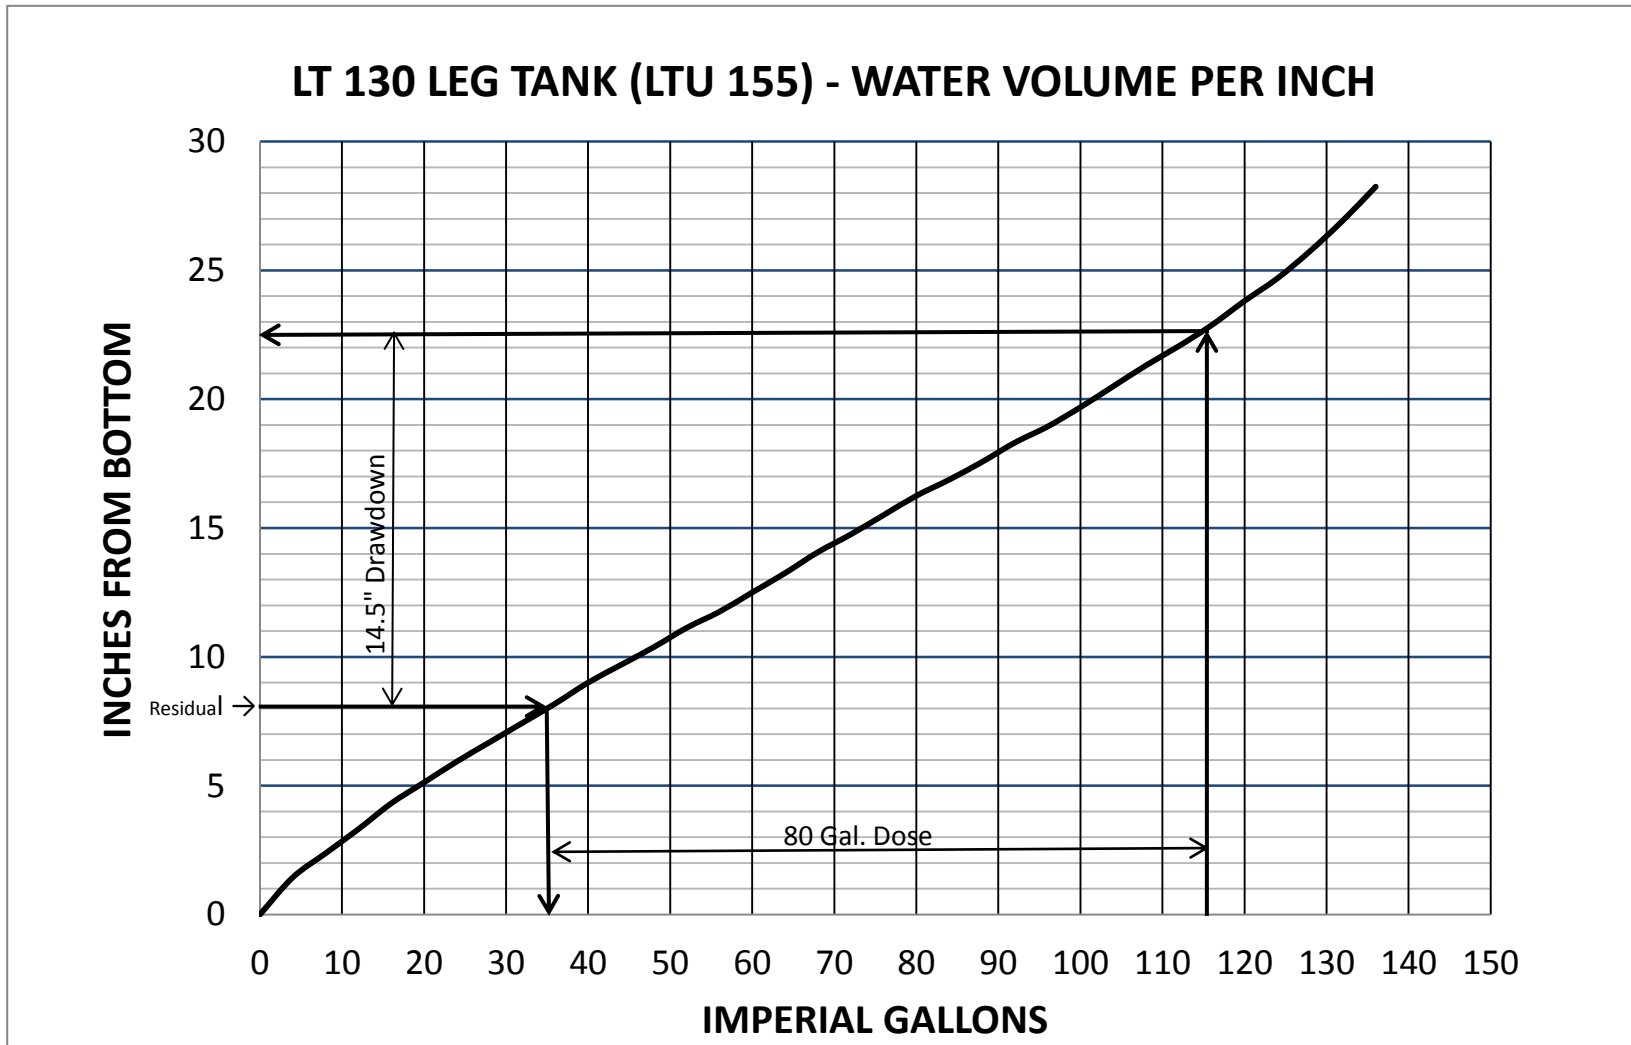

## FLOUT DOSING DRAWDOWN EXAMPLE

1 Imperial Gallon = 1.2 US Gallons

February 17, 2014