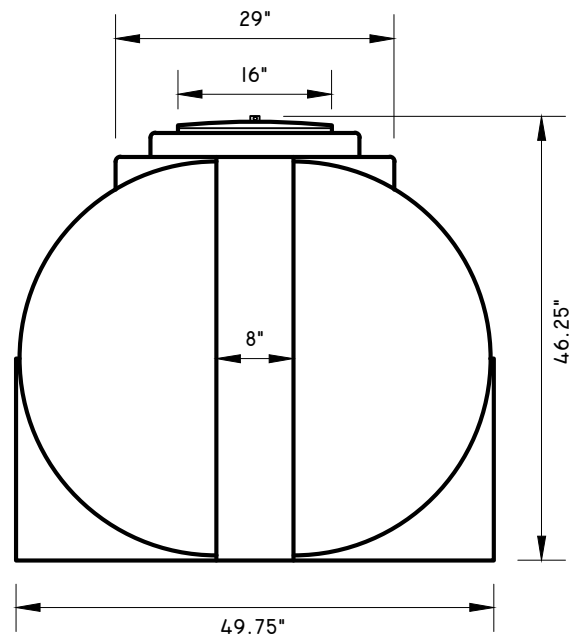

SIDE ELEVATION

END ELEVATION

TOP VIEW

NOTE: DIMENSIONS AND VOLUMES ARE NOMINAL

www.premierplastics.com 1-800-661-4473

**HORIZONTAL LEG TANK**

230 IMP. GALLON - LT230

POLYETHYLENE

DATE: NOV 2012

SCALE: NTS

DRAWN: SGM

DWG. No. LT230

REV. 1