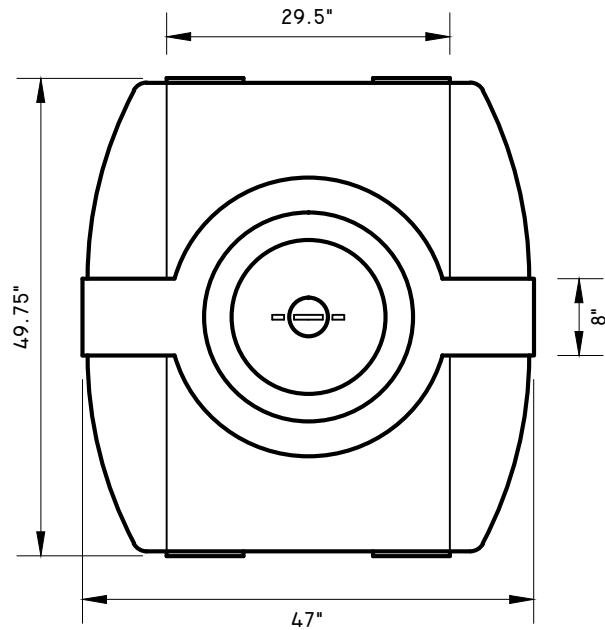

SIDE ELEVATION

END ELEVATION

TOP VIEW

NOTE: DIMENSIONS AND VOLUMES ARE NOMINAL

www.premierplastics.com 1-800-661-4473

**HORIZONTAL LEG TANK**

230 IMP. GALLON - LT230

POLYETHYLENE

DATE: NOV 2012

SCALE: NTS

DRAWN: SGM

DWG. No. LT230

REV. 1