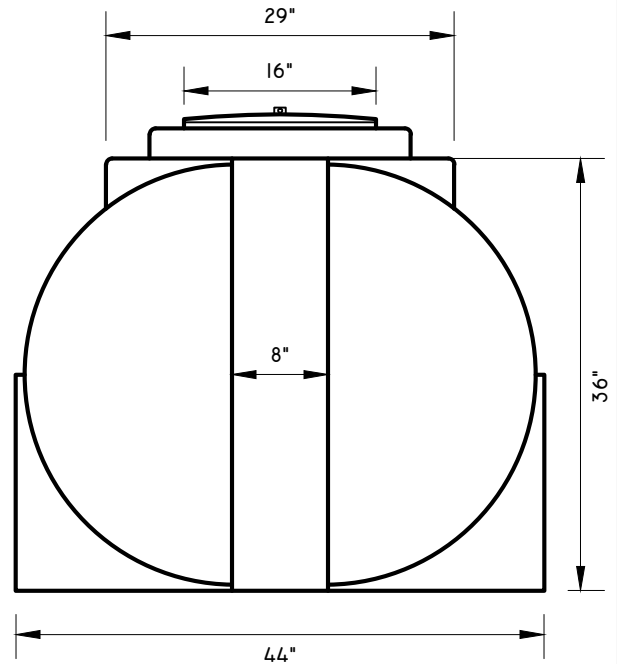

SIDE ELEVATION

END ELEVATION

TOP VIEW

NOTE: DIMENSIONS AND VOLUMES ARE NOMINAL

www.premierplastics.com 1-800-661-4473

**HORIZONTAL LEG TANK**

210 US. GALLON - LTU210

POLYETHYLENE

DATE: NOV 2012

SCALE: NTS

DRAWN: SGM

DWG. No. LTU210

REV. 1