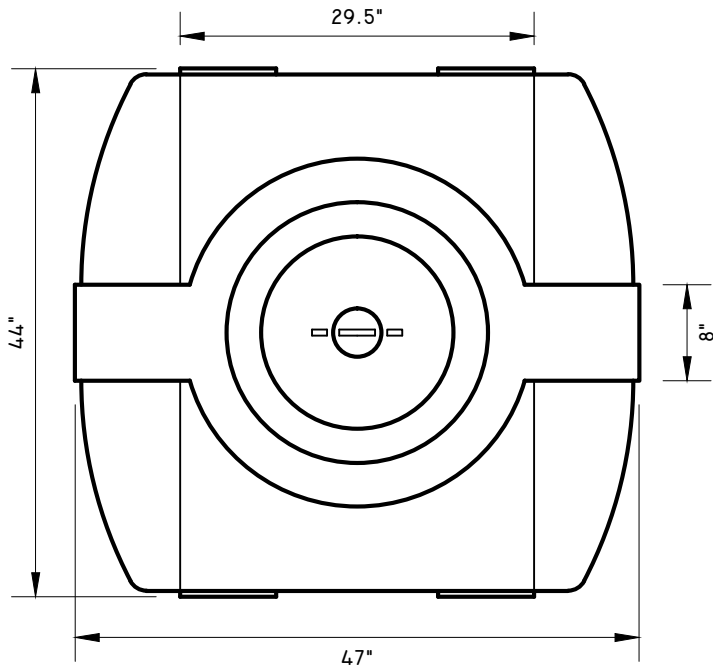

SIDE ELEVATION

END ELEVATION

TOP VIEW

NOTE: DIMENSIONS AND VOLUMES ARE NOMINAL

www.premierplastics.com 1-800-661-4473

**HORIZONTAL LEG TANK**

210 US. GALLON - LTU210

POLYETHYLENE

DATE: NOV 2012

SCALE: NTS

DRAWN: SGM

DWG. No. LTU210

REV. 1