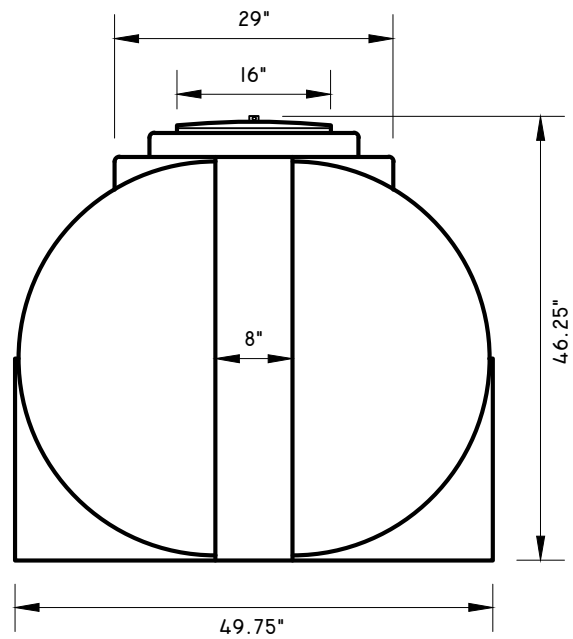

SIDE ELEVATION

END ELEVATION

TOP VIEW

NOTE: DIMENSIONS AND VOLUMES ARE NOMINAL

www.premierplastics.com 1-800-661-4473

HORIZONTAL LEG TANK

275 US. GALLON - LTU275

POLYETHYLENE

DATE: NOV 2012

SCALE: NTS

DRAWN: SGM

DWG. No. LTU275

REV. 1