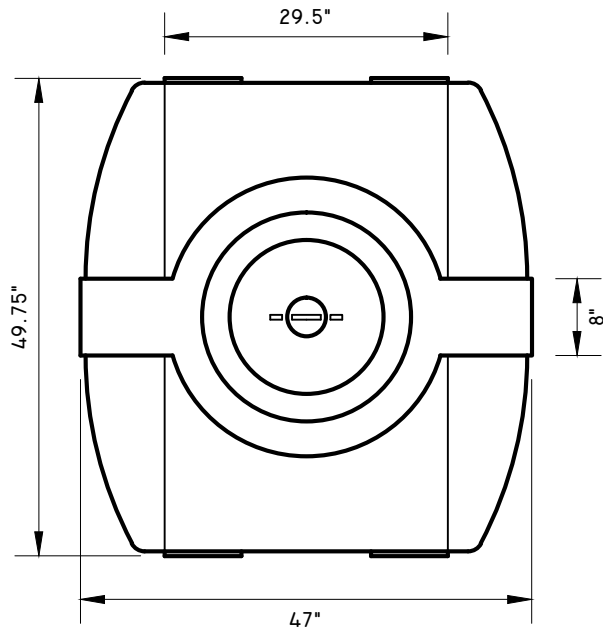

SIDE ELEVATION

END ELEVATION

TOP VIEW

NOTE: DIMENSIONS AND VOLUMES ARE NOMINAL

www.premierplastics.com 1-800-661-4473

HORIZONTAL LEG TANK

275 US. GALLON - LTU275

POLYETHYLENE

DATE: NOV 2012

SCALE: NTS

DRAWN: SGM

DWG. No. LTU275

REV. 1