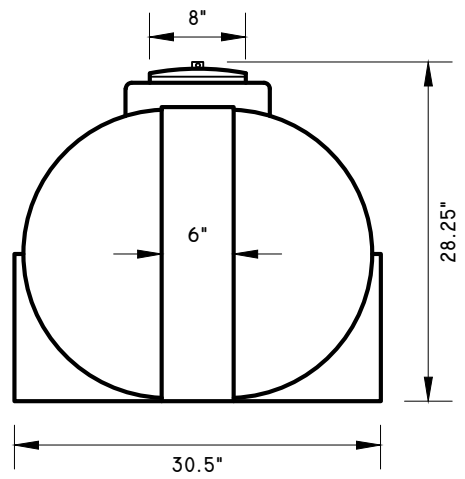

SIDE ELEVATION

END ELEVATION

TOP VIEW

NOTE: DIMENSIONS AND VOLUMES ARE NOMINAL

www.premierplastics.com 1-800-661-4473

HORIZONTAL LEG TANK

85 US. GALLON - LTU85

POLYETHYLENE

DATE: DEC 2008

SCALE: NTS

DRAWN: SGM

DWG. No. LTU85

REV.