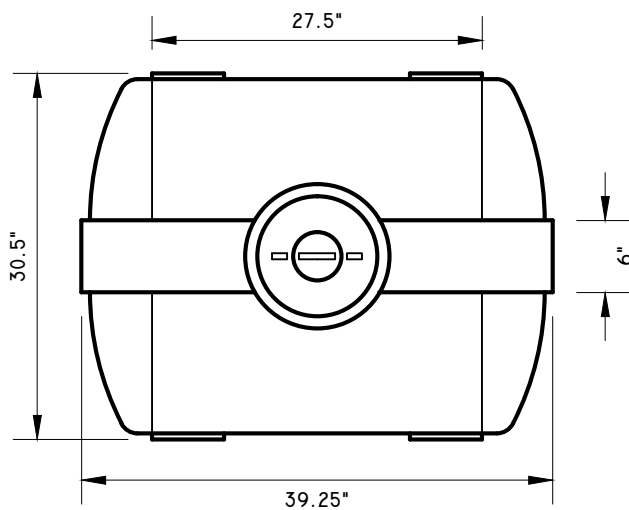

SIDE ELEVATION

END ELEVATION

TOP VIEW

NOTE: DIMENSIONS AND VOLUMES ARE NOMINAL

www.premierplastics.com 1-800-661-4473

HORIZONTAL LEG TANK

85 US. GALLON - LTU85

POLYETHYLENE

DATE: DEC 2008

SCALE: NTS

DRAWN: SGM

DWG. No. LTU85

REV.