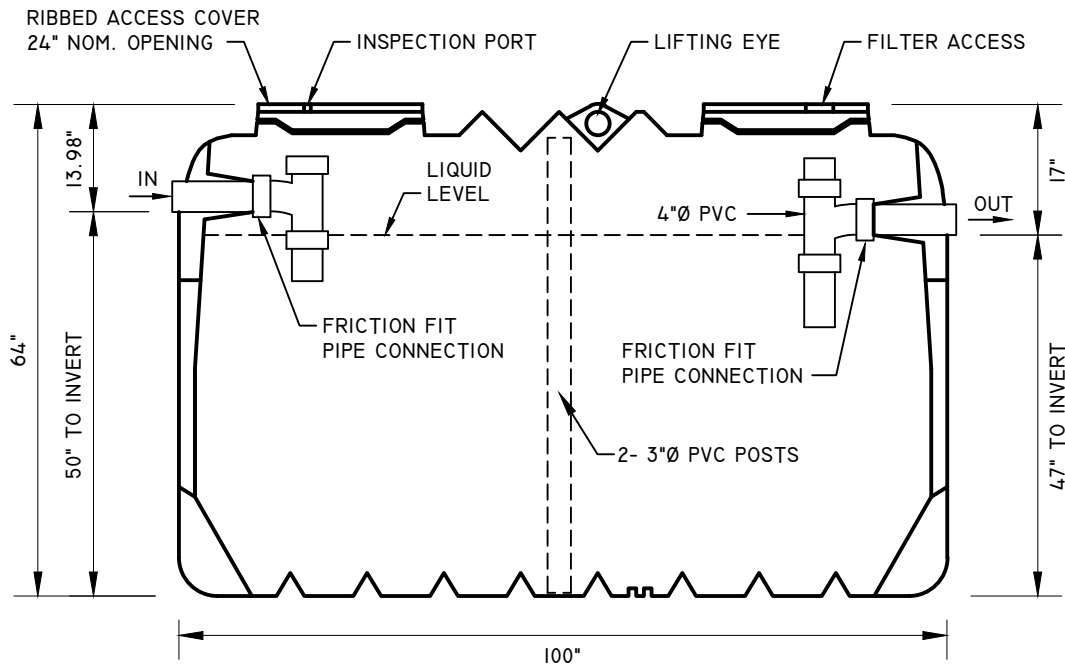

NOTE: DIMENSIONS AND VOLUMES ARE NOMINAL

www.premierplastics.com 1-800-661-4473

SEPTIC 'SUPERTANK'

SINGLE CHAMBER

CAN. MODEL STS1125S - 1125 IMP GAL

DATE: JUNE 2010

SCALE: NTS

DRAWN: SGM

SHEET. No. 1 OF 2

REV. CAN

ELEVATION

SECTION

www.premierplastics.com 1-800-661-4473

SEPTIC 'SUPERTANK'
SINGLE CHAMBER
CAN. MODEL STSII25S - II25 IMP GAL

DATE: JUNE 2010

SCALE: NTS